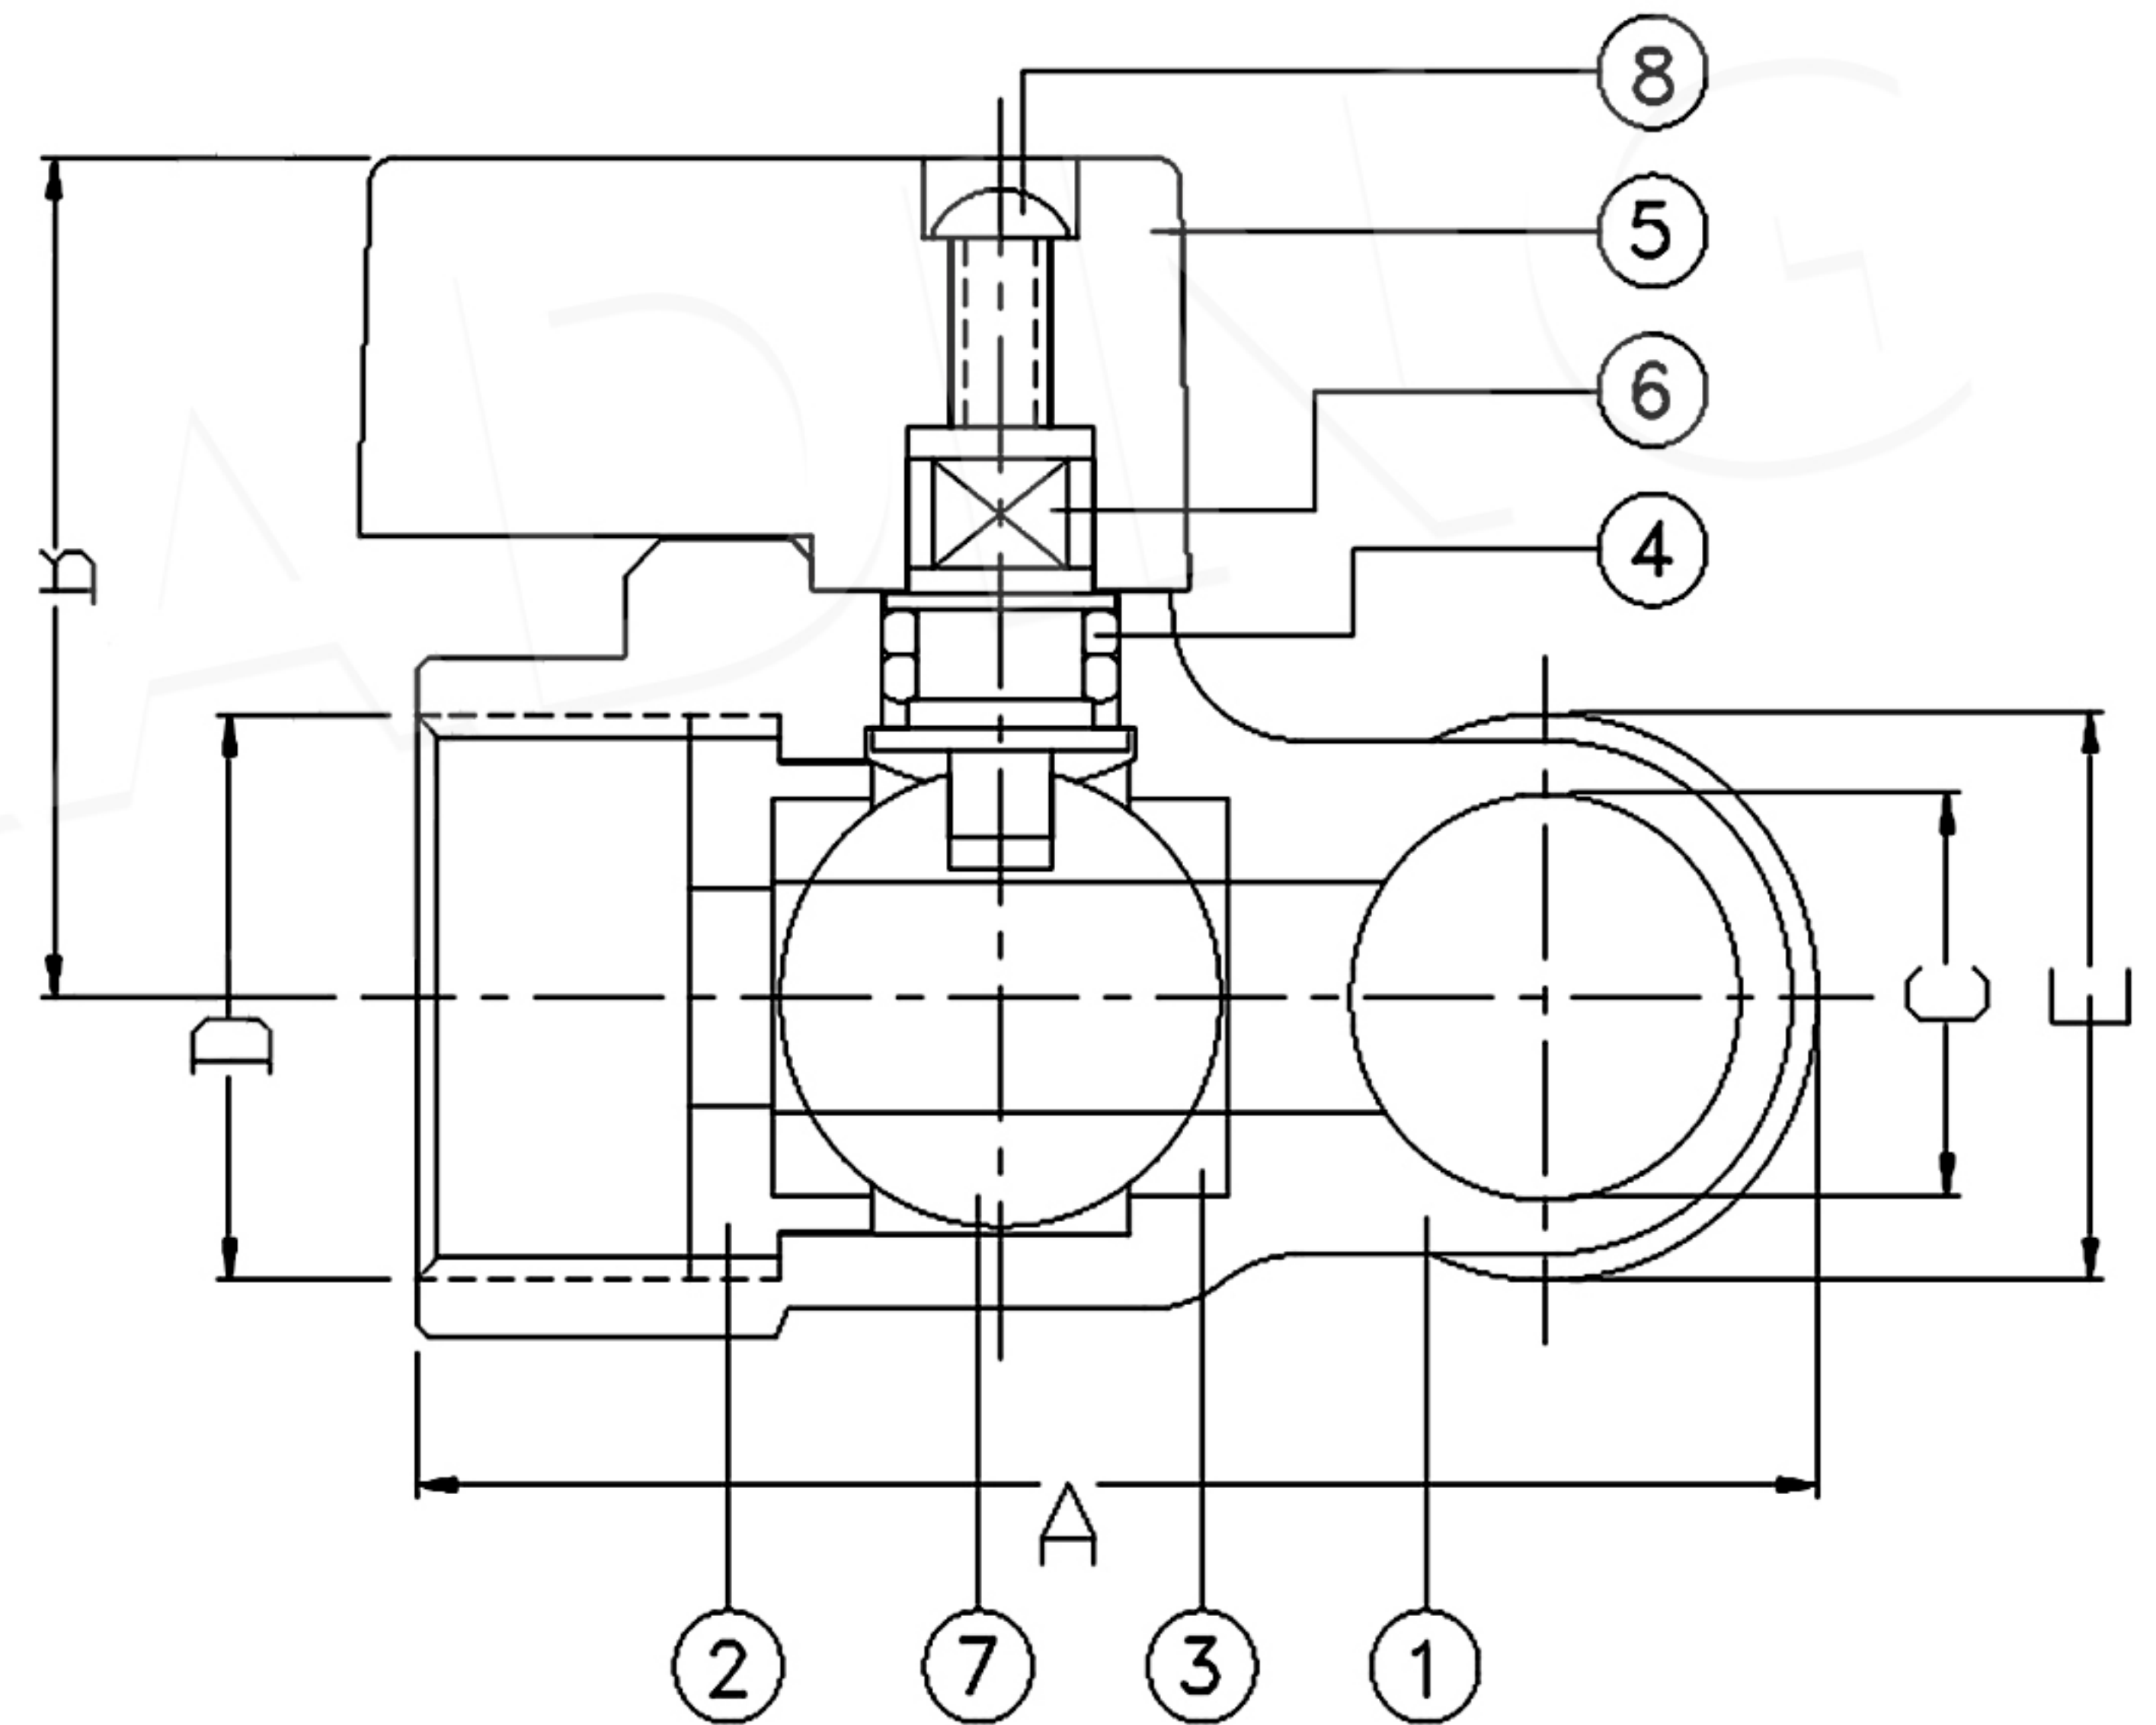

## COCKS and VALVES

3 WAYS BALL VALVE

MODEL TV

บอลล์ว 3 ทาง

NO.631

Dimension in mm

SIZE	A	B	C	D	E
1/2"	54	34	15	PT1/2"	PT1/2"

NO.	NAME	MATERIAL
1	Body	Brass with nickel plated
2	Cap	Brass with nickel plated
3	Packing	Teflon
4	O-Ring	Rubber
5	Lever	Aluminium alloy with painting
6	Stem	Brass Rod
7	Ball	Brass with chrome plated
8	Screw	Steel